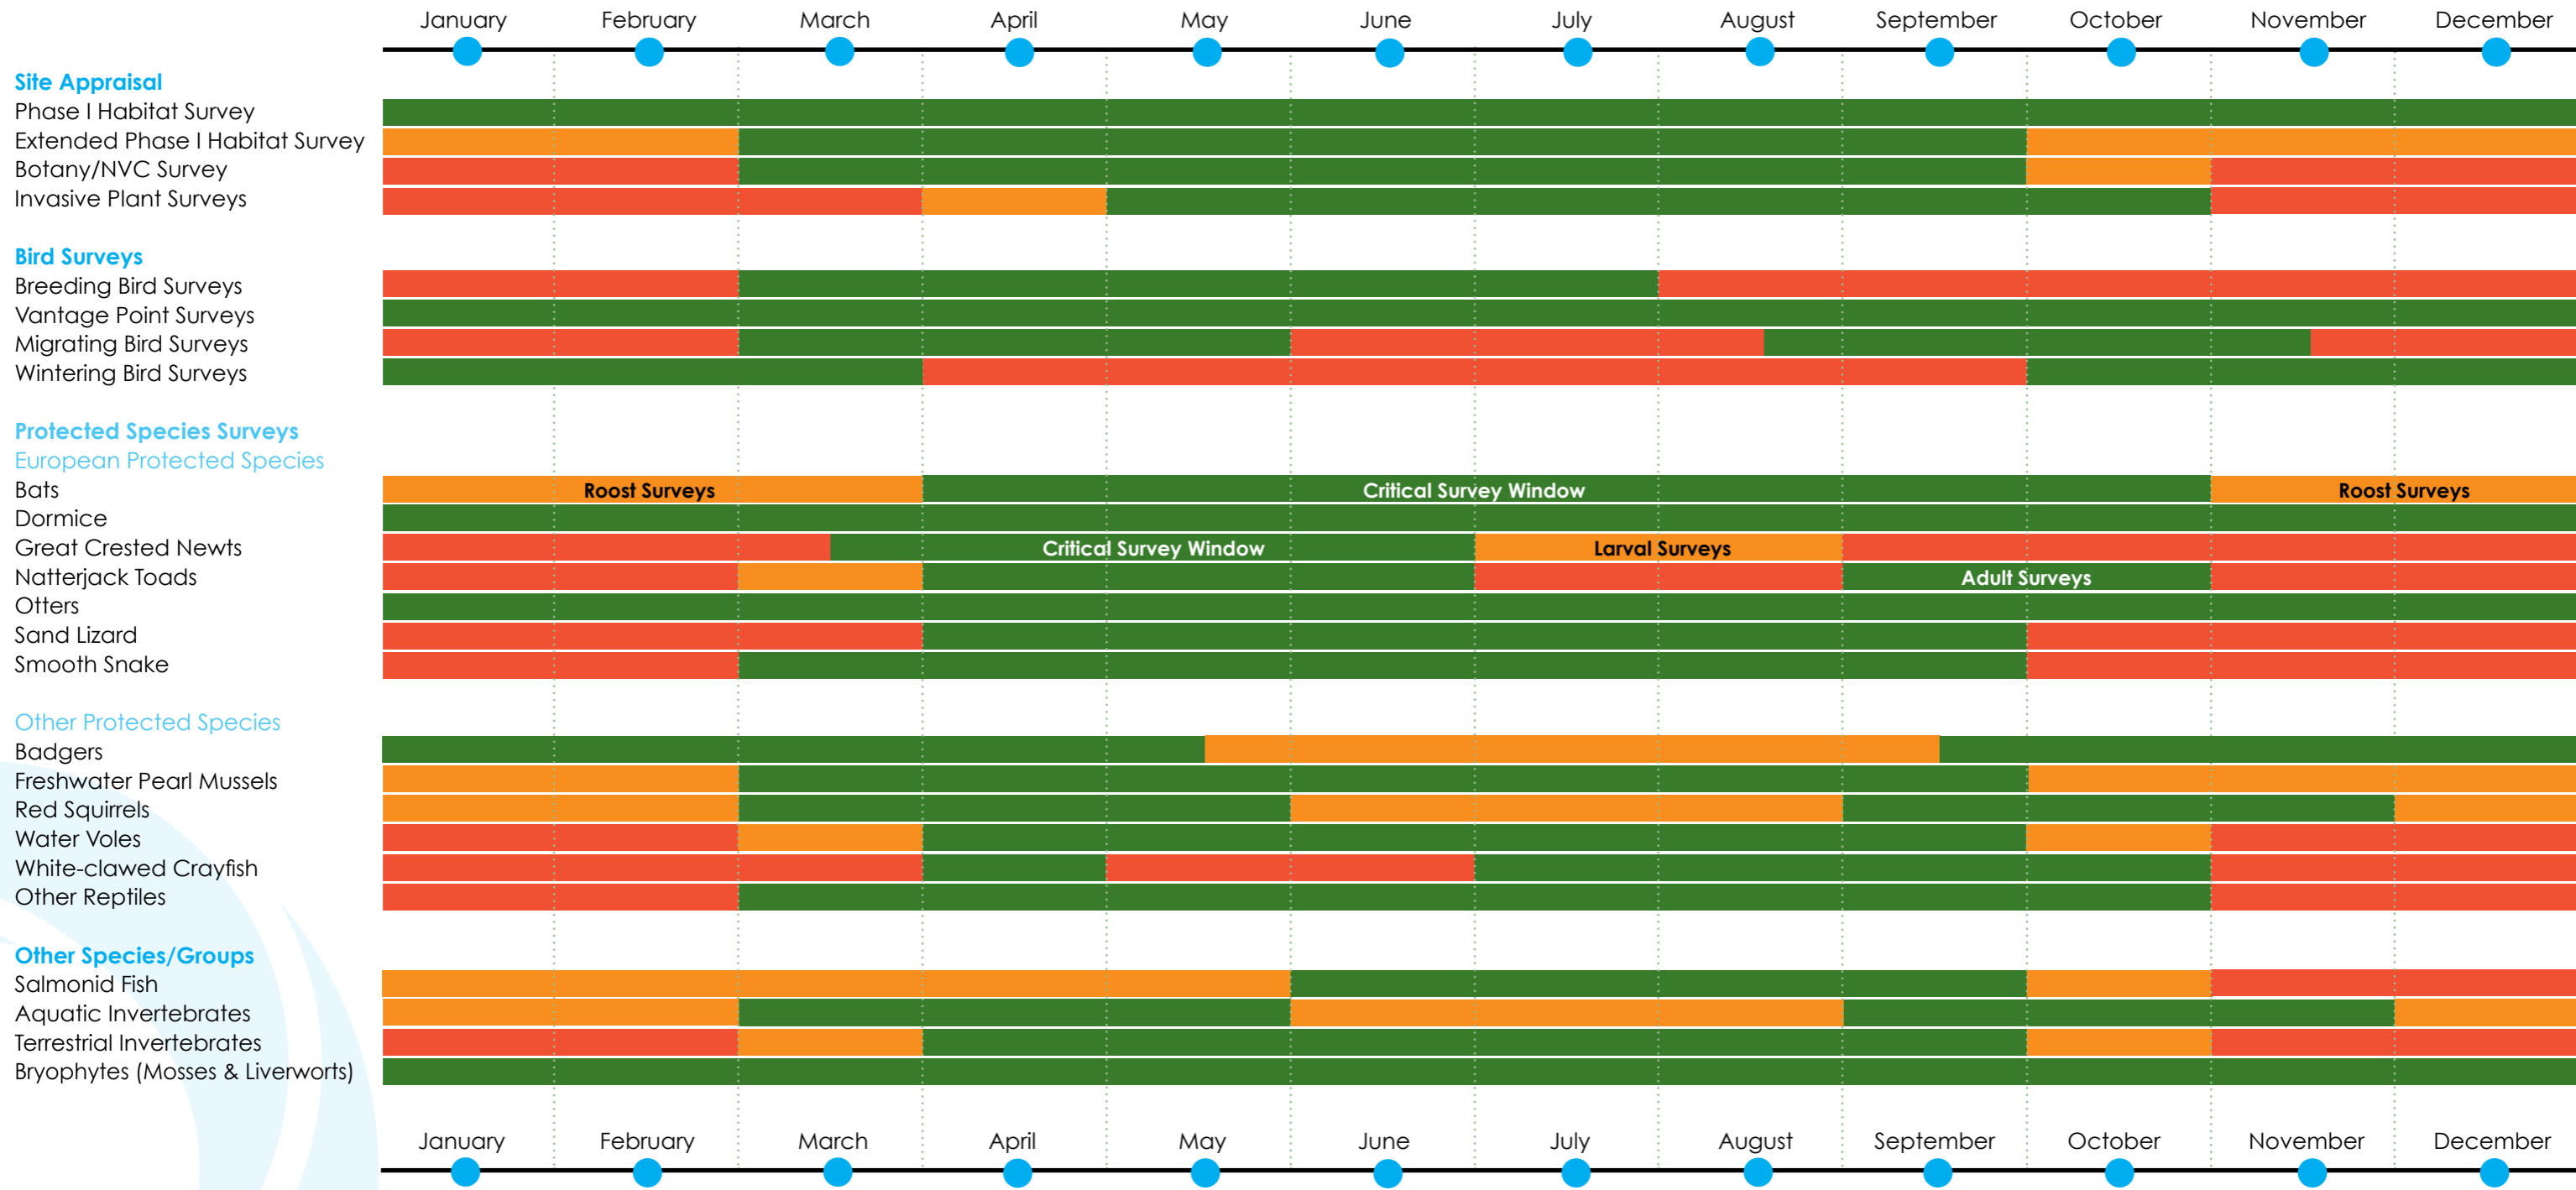

Ecology Survey Calendar

This calendar is designed to help with planning your project, as undertaking surveys at optimal periods limits the potential for delays. The timings given should be viewed as indicators only, and are based on an 'average' year. Always consult an experienced Ecologist before commissioning any work.

Key

- Unsuitable
- Sub-Optimal
- Optimal